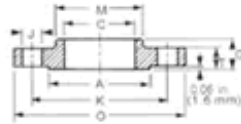

WELDING NECK

SLIP-ON

THREADED

LAP JOINT

SOCKET WELDING

BLIND